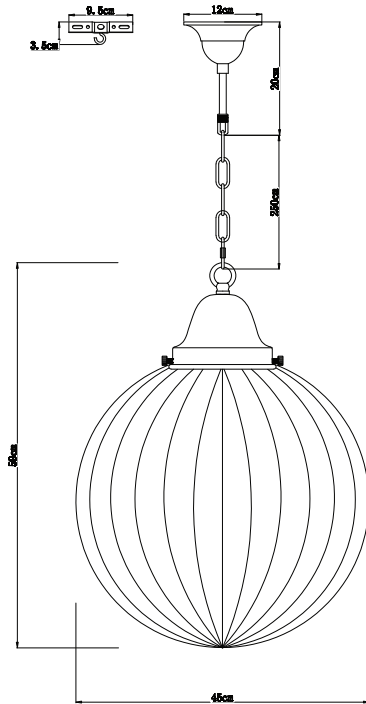

PURE WHITE LINES

EST. 2012

Pumpkin Pendant – Large

Technical Specification Sheet

Dimensions excluding rose & chain (cm)	W 45	D 45	H 59
Weight	5.6 kg		
Product code	PWL43391		
Materials	Brass, Opaline Glass		
Metal Finish	Brass Plated Iron		
Colour	 White		
IP Rating	IP44		
Suitable for dimming	Yes - dimmable bulb required		
Max wattage	60W (equivalent to 9W LED)		

	Bulb requirements	1 bulb, E27 (not included)
	Chain length	250cm
	Chain colour	Brass
	Cable length	270cm
	Cable colour	Brass
	Inline switch	n/a
	Ceiling rose Ø	12cm
	Ceiling rose height	20cm
	Ceiling rose colour	Brass
	Ceiling bracket	9.5 x 3.5cm
	Packaging dims	73 x 53 x 54 cm
	Packaging weight	7.7 kg
	Assembly required	Partial
	Care advice	Dust with lint free cloth

PURE WHITE LINES

EST. 2012

Pumpkin Pendant – Medium

Technical Specification Sheet

Dimensions

excluding rose & chain (cm)

W	D	H
33	33	43

Weight

Brass

Inline switch

n/a

Ceiling rose Ø

10cm

Ceiling rose height

16.5cm

Ceiling rose colour