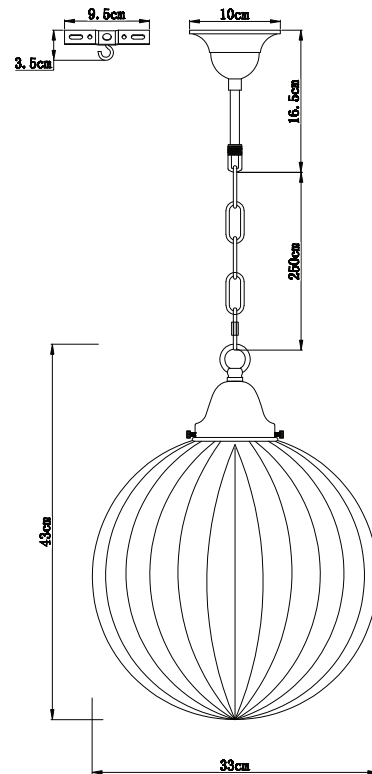

PURE WHITE LINES

EST. 2012

Pumpkin Pendant – Large

Technical Specification Sheet

Dimensions excluding rose & chain (cm)	W 45	D 45	H 59
Weight	5.6 kg		
Product code	PWL43391		
Materials	Brass, Opaline Glass		
Metal Finish	Brass Plated Iron		
Colour	 White		
IP Rating	IP44		
Suitable for dimming	Yes - dimmable bulb required		
Max wattage	60W (equivalent to 9W LED)		

	Bulb requirements	1 bulb, E27 (not included)
	Chain length	250cm
	Chain colour	Brass
	Cable length	270cm
	Cable colour	Brass
	Inline switch	n/a
	Ceiling rose Ø	12cm
	Ceiling rose height	20cm
	Ceiling rose colour	Brass
	Ceiling bracket	9.5 x 3.5cm
	Packaging dims	73 x 53 x 54 cm
	Packaging weight	7.7 kg
	Assembly required	Partial
	Care advice	Dust with lint free cloth

PURE WHITE LINES

EST. 2012

Pumpkin Pendant – Medium

Technical Specification Sheet

Dimensions

excluding rose & chain (cm)

W	D	H
33	33	43

Weight

Brass

Inline switch

n/a

Ceiling rose Ø

10cm

Ceiling rose height

16.5cm

Ceiling rose colour