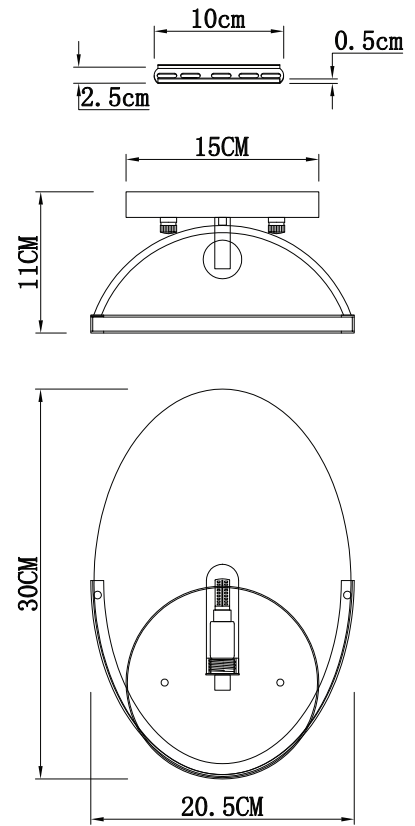

PURE WHITE LINES

EST. 2012

Mosman Bronze Disk Wall Sconce

Technical Specification Sheet

Dimensions

excluding rose & chain (cm)

W	D	H
20	11	30

Weight

1.9 kg

Product code

PWL59359

Materials

Alabaster, Bronze Plated Iron

Metal Finish

Bronze

Colour

White

IP Rating

IP44

Suitable for dimming

Yes – dimmable bulb is required

Max wattage

60W (equivalent to 7.5W LED)

Bulb requirements

1 bulb, E14
(not included)

Packaging dims

W37 x D24 X H28cm

Packaging weight

1.9 kg

Assembly required

Partial

Care advice

Dust with lint free cloth