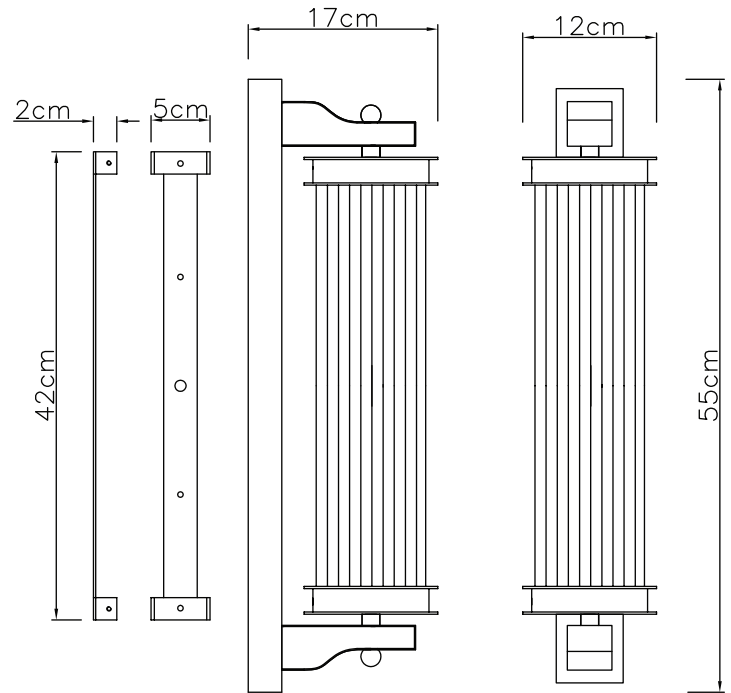

PURE WHITE LINES

EST. 2012

Large Nickel Elon Wall Light

Technical Specification Sheet

Dimensions

excluding rose & chain (cm)

W	D	H
12	17	55

Weight

3.7 kg

Product code

PWL72717

Materials

Glass, Iron

Metal Finish

Nickel Plated Iron

Colour

Nickel

IP Rating

IP44

Suitable for dimming

Yes – dimmable bulb is required

Max wattage

40W (equivalent to 5W LED)

Bulb requirements

2 bulbs, E27
(not included)

Packaging dims

63cm, 32cm, 24cm

Packaging weight

5.4 kg

Assembly required

Partial

Care advice