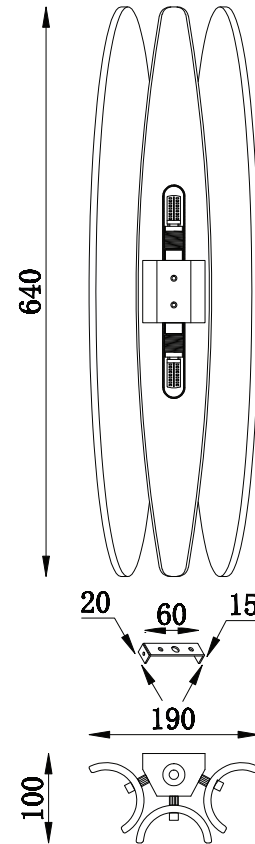

PURE WHITE LINES

EST. 2012

Dahlia Wall Light

Technical Specification Sheet

Dimensions

excluding rose & chain (cm)

W	D	H
18	10	64

Weight

3.9 kg

Product code

PWL82949

Materials

Glass, Plated Iron

Metal Finish

Satin Brass

Colour

40W (equivalent to 5W LED)

Bulb requirements

2 bulbs, G9
(not included)

Packaging dims

W79cm x D43cm x H20

Packaging weight

4.6 kg

Assembly required