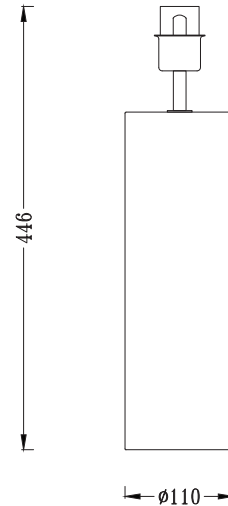

PURE WHITE LINES

EST. 2012

Cusco Green Marble Table Lamp Nickel Shade

Technical Specification Sheet

Dimensions

excluding rose & chain (cm)

W	D	H
40	40	45

Weight

7.8 kg

Product code

PWL19177

Materials

Nickel Plated Iron, Brazilian Green Marble

Finish

Polished Nicked, Honed Marble

IP Rating

Suitable for dimming

Yes - dimmable bulb is required

Max wattage

10W

Bulb requirements

1 bulb, E27
(not included)

Packaging dims

L55 x W25 x H23 cm