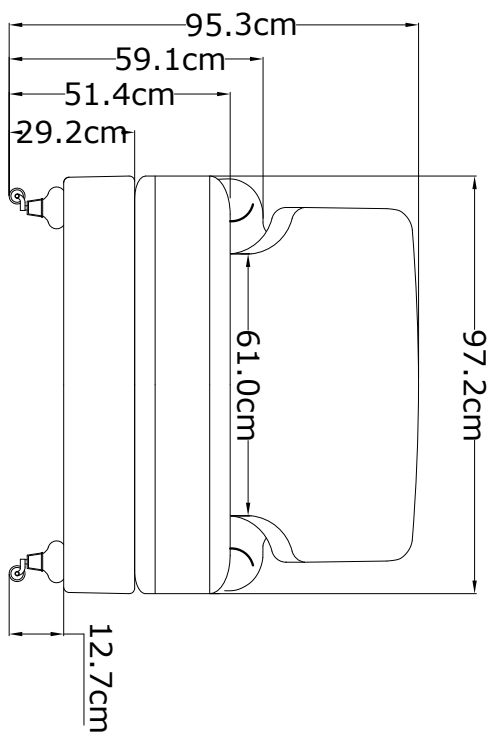

### DIMENSIONS

W 95cm, D 104cm, H 89cm Seat Height 51.4cm

### BOXED DIMENSIONS

108cm x 101cm x H73cm

# PURE WHITE LINES

EST. 2012

BAXTER ARMCHAIR TECHNICAL DRAW-