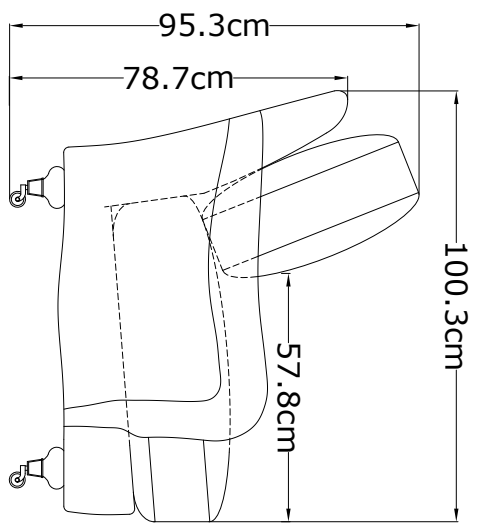

### DIMENSIONS

W 95cm, D 104cm, H 89cm Seat Height 51.4cm

### BOXED DIMENSIONS

108cm x 101cm x H73cm

# PURE WHITE LINES

EST. 2012

BAXTER ARMCHAIR TECHNICAL DRAW-