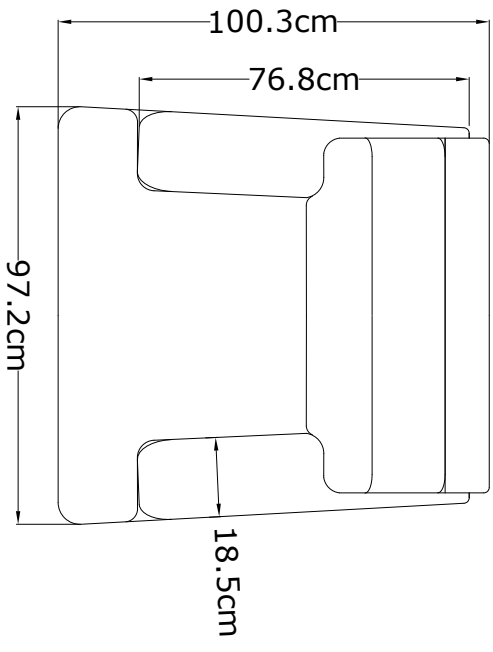

### DIMENSIONS

W 95cm, D 104cm, H 89cm Seat Height 51.4cm

### BOXED DIMENSIONS

108cm x 101cm x H73cm

# PURE WHITE LINES

EST. 2012

BAXTER ARMCHAIR TECHNICAL DRAW-