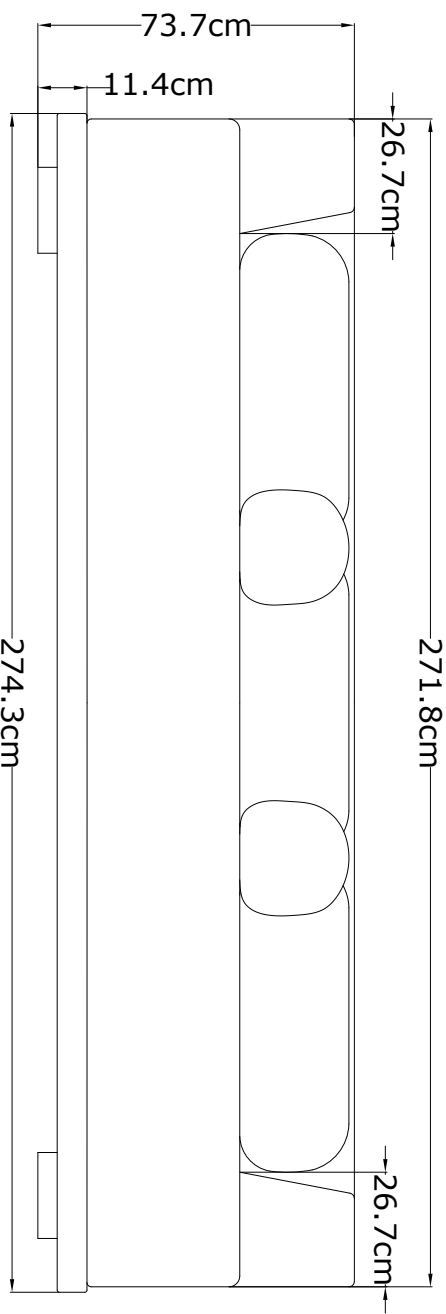

### DIMENSIONS

W 274.3cm, D 94cm, H 73.7cm Seat Height 47cm

### BOXED DIMENSIONS

280cm x 104cm x H82cm

### WEIGHT

133 kg

# PURE WHITE LINES

EST. 2012

JULIET SOFA TECHNICAL DRAWINGS