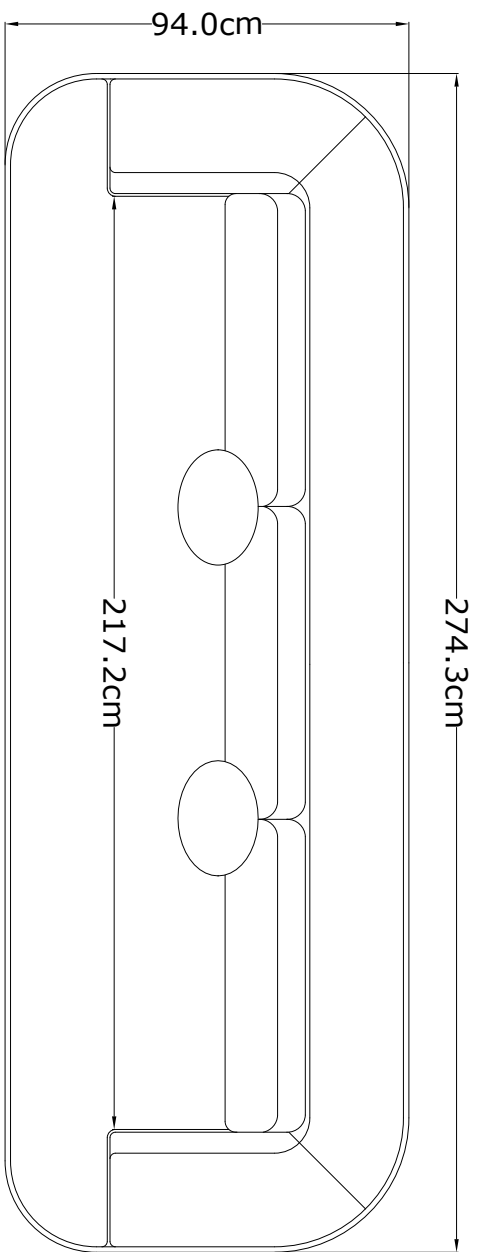

PLAIN VIEW

PURE WHITE LINES

EST. 2012

JULIET SOFA TECHNICAL DRAWINGS