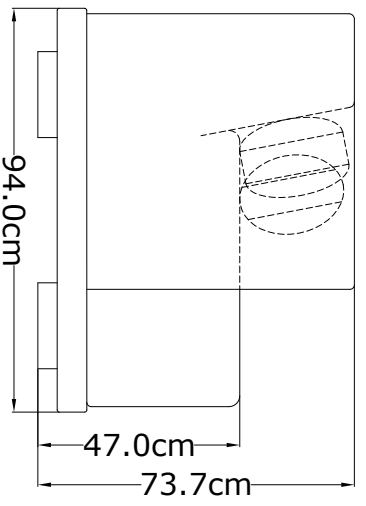

PURE WHITE LINES

EST. 2012

JULIET SOFA TECHNICAL DRAWINGS