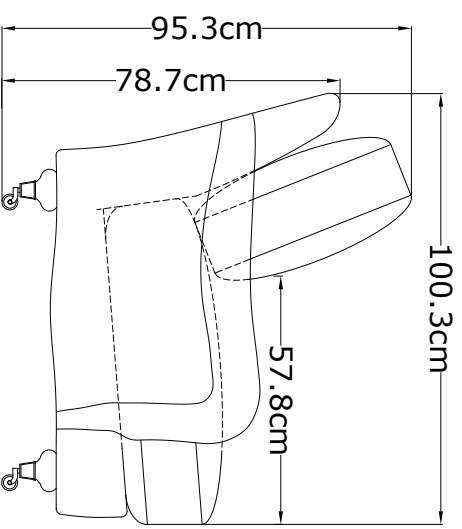

PURE WHITE LINES

EST. 2012

BAXTER SOFA TECHNICAL DRAWINGS