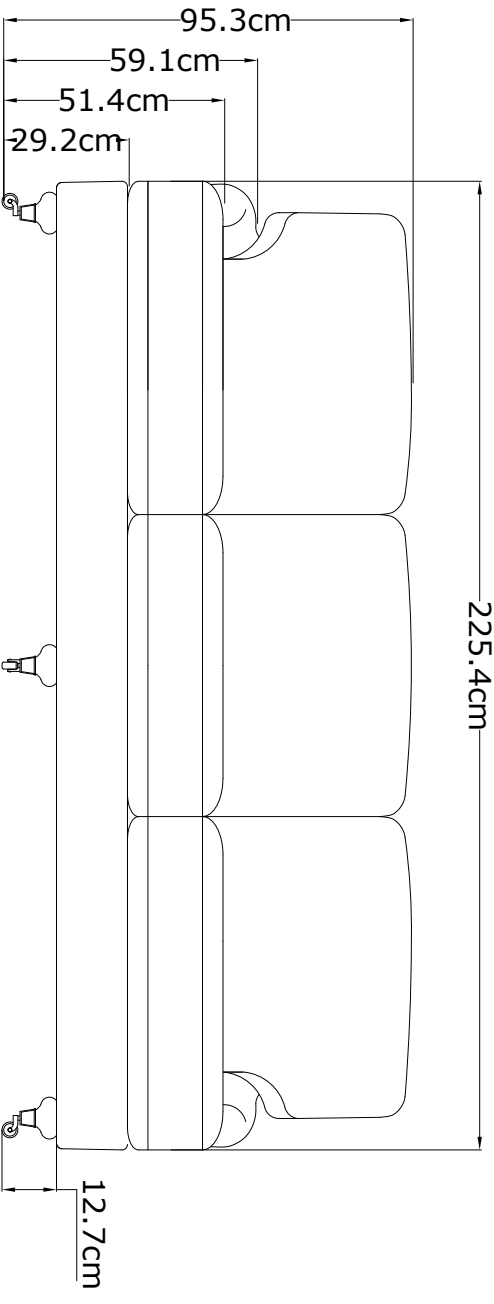

### DIMENSIONS

W 225cm, D 104cm, H 89cm Seat Height 51.4cm

### BOXED DIMENSIONS

230cm x 108cm x H76cm

### WEIGHT

72 kg

# PURE WHITE LINES

EST. 2012

BAXTER SOFA TECHNICAL DRAWINGS