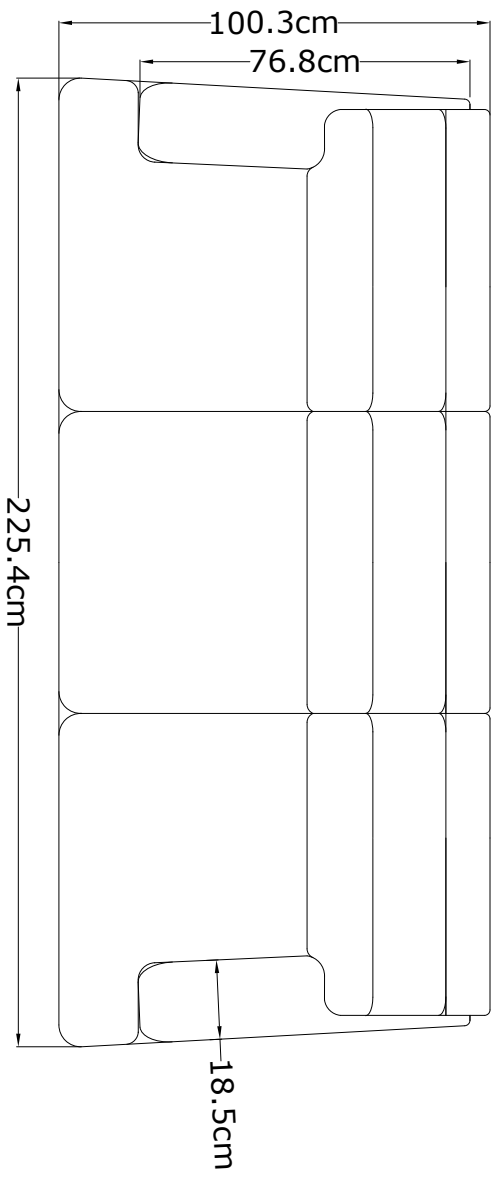

### DIMENSIONS

W 225cm, D 104cm, H 89cm Seat Height 51.4cm

### BOXED DIMENSIONS

230cm x 108cm x H76cm

### WEIGHT

72 kg

# PURE WHITE LINES

EST. 2012

BAXTER SOFA TECHNICAL DRAWINGS