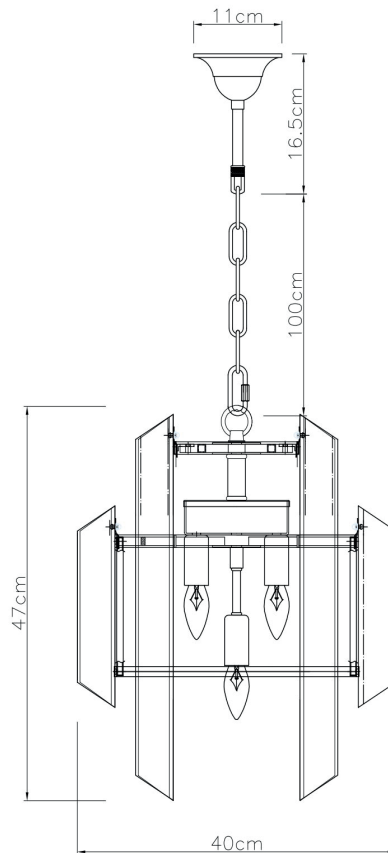

## Technical Specification Sheet

## Technical Specification Sheet

Dimensions excluding rose & chain (cm)	W	D	H
	40	40	47
Minimum drop (excluding glass & frame)		15.5cm	
Maximum drop (excluding glass & frame)		116.5cm	
Weight		15.5kg	
<hr/>			
Product code	PWL43656		
Materials	Plated iron / glass		
Metal finish		Satin Brass	
		Polished Nickel	
Glass colour		Amber	
		Clear	
		Pink	
		Smoked Mirror	
<hr/>			
Suitable for outside/wet			No
Suitable for dimming			Yes
Max wattage	40W		(equivalent to 5W LED)

	Bulb requirements	4 bulbs, E14 (not included)
	Chain length	100cm
	Chain colour	Satin Brass / Polished Nickel
	Cable length	120cm
	Cable colour	Gold / Silver
	Inline switch	n/a
	Ceiling rose Ø	11cm
	Ceiling rose height	10 - 16.5cm
	Ceiling rose colour	Satin Brass / Polished Nickel
	Ceiling bracket	9.8 x 3.5cm
	Packaging dims	W56 x D56 x H66cm
	Packaging weight	18.5kg
	Assembly required	Partial
	Care advice	Dust with lint free cloth